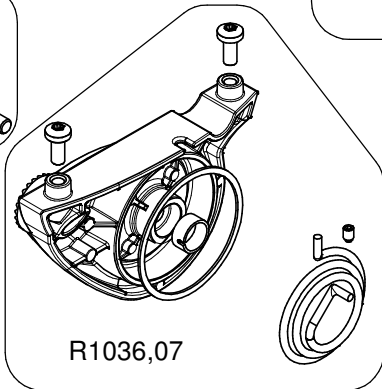

Tool (TORX T25) included in:

- Spare part R103926
- Spare part R103927
- Spare part R11088127

R002,36

R108802L9
for MVMXPRO500
R108802L10
for MVMXPRO500US

R1088121B

R1088124B

ART. MVMXPRO500

For serial number
from A5237979

ART. MVMXPRO500US

For serial number
from A5217936

BOX set of 6

RI110595,01 for MVMXPRO500
RI110595,02 for MVMXPRO500US

Manfrotto
Imagine More

art. 500PLONG

R3,7640
set of 40

R3,4939,2

R1036,19
set of 5

R1036,07

R1036,91

R1036,17
set of 10

R1036,94

R1036,11
set of 10

R1036,10
set of 5

R1036,27