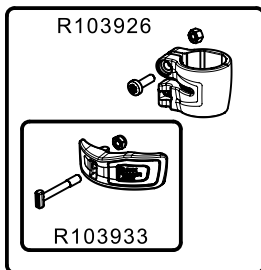

Tool (TORX T25) included in:

- Spare part R103926
- Spare part R103927
- Spare part R11088127

R002,36

R108802L9
for MVMXPRO500
R108802L10
for MVMXPRO500US

R1088121B

R1088124B

ART. MVMXPRO500

For serial number
from A5237979

ART. MVMXPRO500US

For serial number
from A5217936

BOX set of 6

RI110595,01 for MVMXPRO500
RI110595,02 for MVMXPRO500US

Manfrotto
Imagine More

art. 500PLONG

R3,7640
set of 40

R3,4939,2