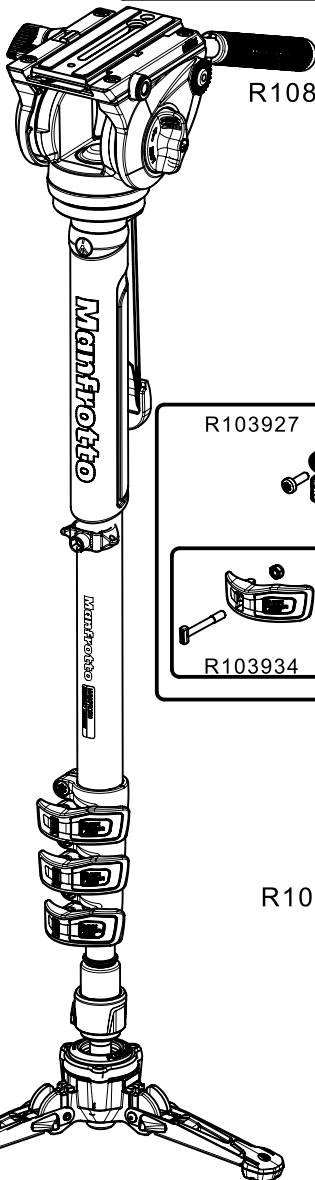

Tool (TORX T25) included in:

- Spare part R103926
- Spare part R103927
- Spare part R11088127

R002,36

R108802L9
for MVMXPRO500
R108802L10
for MVMXPRO500US

R1088121B

R1088124B

ART. MVMXPRO500

For serial number
from A5237979

ART. MVMXPRO500US

For serial number
from A5217936

BOX set of 6

RI110595,01 for MVMXPRO500
RI110595,02 for MVMXPRO500US

Manfrotto
Imagine More

art. 500PLONG

R3,7640
set of 40

R3,4939,2

R1036,19
set of 5

R1036,07

R1036,91

R1036,17
set of 10

R1036,94

R1036,11
set of 10

R1036,10
set of 5

R1036,27