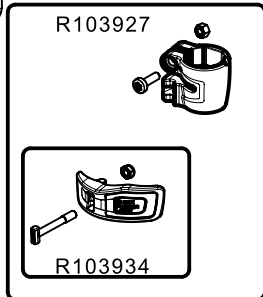

Tool (TORX T25) included in:

- Spare part R103926
- Spare part R103927
- Spare part R11088127

R002,36

R108802L9
for MVMXPRO500
R108802L10
for MVMXPRO500US

R1088121B

R1088124B

ART. MVMXPRO500

For serial number
from A5237979