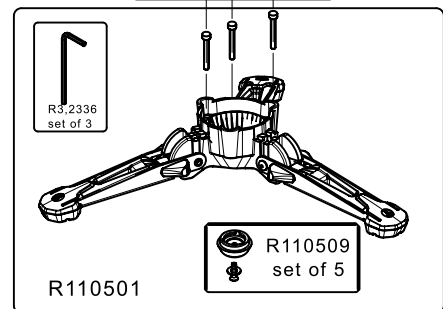

Tool (TORX T25) included in:

- Spare part R103926
- Spare part R103927
- Spare part R11088127

R002,36

R108802L9
for MVMXPRO500
R108802L10
for MVMXPRO500US

R1088121B

R1088124B

ART. MVMXPRO500

For serial number
from A5237979

ART. MVMXPRO500US

For serial number
from A5217936

BOX set of 6

RI110595,01 for MVMXPRO500
RI110595,02 for MVMXPRO500US

Manfrotto
Imagine More

art. 500PLONG

R3,7640
set of 40

R3,4939,2