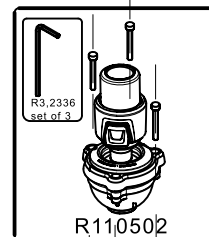

Tool (TORX T25) included in:

- Spare part R103926
- Spare part R103927
- Spare part R11088127

R002,36

R108802L9
for MVMXPRO500
R108802L10
for MVMXPRO500US

R1088121B

R1088124B

ART. MVMXPRO500

For serial number
from A5237979

ART. MVMXPRO500US

For serial number
from A5217936

BOX set of 6

RI110595,01 for MVMXPRO500
RI110595,02 for MVMXPRO500US

Manfrotto
Imagine More

art. 500PLONG

R3,7640
set of 40

R3,4939,2